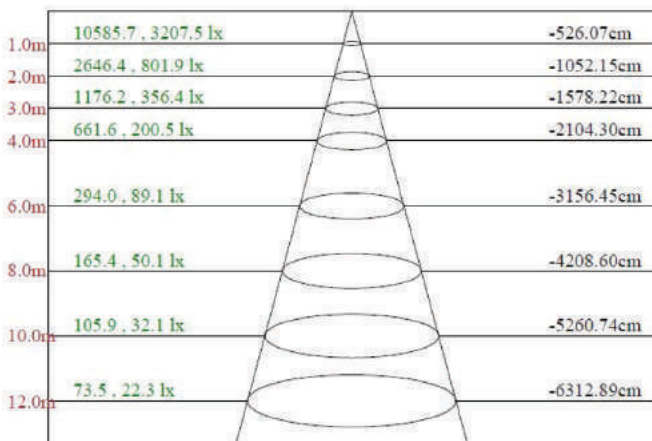

## Ordering Information

EGT-WP-120w-120V-XK

\*X denotes colour temperature

## Specifications

- Input Voltage: 100-277VAC
- Power: 120W
- Lumen Efficiency: 120lm/w
- Lumen Output: 15400lm
- CCT: 4000K (stock)
- CRI: Ra>70
- LED Chip Type: Nichia
- Operating Temperature: -40°C~60°C
- Power Factor: >0.9
- Dimmable: No
- Lifespan/Warranty: 50,000hrs/5 years
- Weight: 16.4lbs
- Certification: cUL/ETL/DLC
- IP Rating: IP54
- Lens Material: Shatterproof Glass

## Dimensions

## Lux Chart

Max , Ave Beam angle of C67.5plane134.01