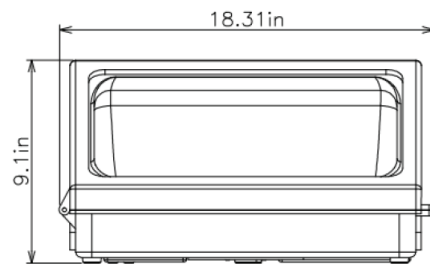

## Specifications

- Input Voltage: 100-277VAC
- Power: 120W
- Lumen Efficiency: 120lm/w
- Lumen Output: 15400lm
- CCT: 4000K (stock)
- CRI: Ra>70
- LED Chip Type: Nichia
- Operating Temperature: -40°C~60°C
- Power Factor: >0.9
- Dimmable: No
- Lifespan/Warranty: 50,000hrs/5 years
- Weight: 16.4lbs
- Certification: cUL/ETL/DLC
- IP Rating: IP54
- Lens Material: Shatterproof Glass

## Dimensions