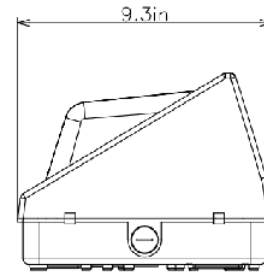

EGT-WP-40w-120V-XK

*X denotes colour temperature
**10kV surge protector available

Specifications

Input Voltage: 120-277VAC
Power: 40W
Lumen Efficiency: 120lm/w
Lumen Output: 4800lm
CCT: 4000K, 5000K (stock)
CRI: Ra>70
LED Chip Type: Nichia
Operating Temperature: -40°C~60°C
Power Factor: >0.9
Dimmable: No
Lifespan/Warranty: 50,000hrs/10 years
Weight: 9.5lbs
Certification: cUL/ETL/DLC
IP Rating: IP54
Lens Material: Shatterproof Glass

Dimensions

Photometrics

Lux Chart