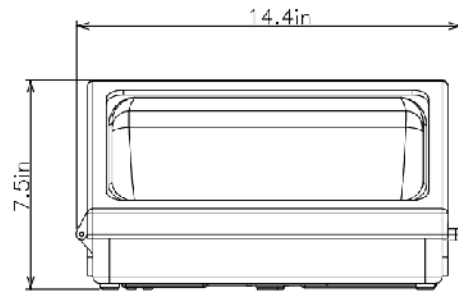

EGT-WP-40w-120V-XK

*X denotes colour temperature
**10kV surge protector available

Specifications

Input Voltage: 120-277VAC
Power: 40W
Lumen Efficiency: 120lm/w
Lumen Output: 4800lm
CCT: 4000K, 5000K (stock)
CRI: Ra>70
LED Chip Type: Nichia
Operating Temperature: -40°C~60°C
Power Factor: >0.9
Dimmable: No
Lifespan/Warranty: 50,000hrs/10 years
Weight: 9.5lbs
Certification: cUL/ETL/DLC
IP Rating: IP54
Lens Material: Shatterproof Glass

Dimensions

Photometrics

Lux Chart