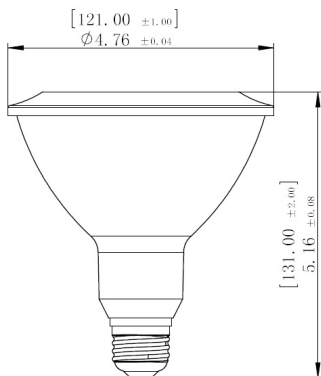

## LED LAMP PAR38

### Product Dimensions