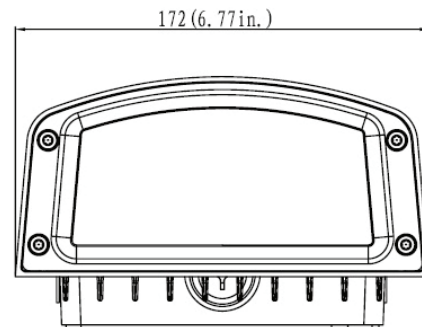

## 20w, 30w, 40w LED Slim Cut-Off Wall Pack

Head tilts

5, 10, and 20 degrees

### Product Details

- Sealed die-cast profile for outdoor locations
- Head tilts up to 20 degrees
- Replaces 50-100w HID
- Lumen efficacy of 100-110 lm/w
- Built-in UL class 2 driver
- Built-in photocell
- Dark bronze housing, glass lens
- UL listed and DLC pending
- 50,000hrs, 5-year warranty
- Ideal for doorway lighting