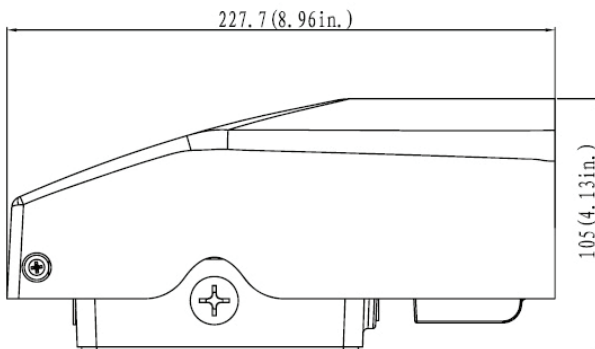

## 20w, 30w, 40w LED Slim Cut-Off Wall Pack

Head tilts

5, 10, and 20 degrees

### Product Details

- Sealed die-cast profile for outdoor locations
- Head tilts up to 20 degrees
- Replaces 50-100w HID
- Lumen efficacy of 100-110 lm/w
- Built-in UL class 2 driver
- Built-in photocell
- Dark bronze housing, glass lens
- UL listed and DLC pending
- 50,000hrs, 5-year warranty
- Ideal for doorway lighting